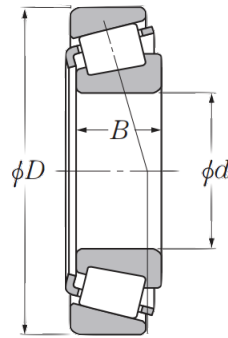

Tapered Roller Bearings - Imperial

Part No.	d	D	B	Dynamic load (kN)	Static load (kN)	N.W. (kg)
L44649/10	26.988	50.292	14.224	24.34	28.38	0.118
L68149/10	34.987	59.131	15.875	30.7	41.71	0.169
LM11749/10	17.462	39.878	13.843	19.78	20.12	0.081
LM11949/10	19.05	45.237	15.494	25.71	26.23	0.125
LM12749/10	21.986	45.237	15.494	30.1	34.6	0.11
LM48548/10	34.925	65.088	18.034	41.71	50.74	0.245
LM67048/10	31.75	59.131	15.875	31.39	37.41	0.182

NB. Finer Power Transmissions P/L is transitioning into NBR Bearings. Unless NBR Bearings are specifically requested, any remaining PFB/TNC stock will be supplied.

Trailer Bearing Kits

NBR Trailer Bearing Kits (with Seagull Oil Seals)					
Type	Part	Bearings	Bearings	Seal	Split Pin
Ford Marine Kit	TBK-FM/ECO	Set 12	Set 13	PR6692	Yes
Holden Marine Kit	TBK-HM/ECO	Set 2	Set 6	PR6641	Yes
Ford Trailer Kit	TBK-FR/ECO	Set 12	Set 13	C610	Yes
Holden Marine Kit	TBK-HR/ECO	Set 2	Set 6	C609A	Yes