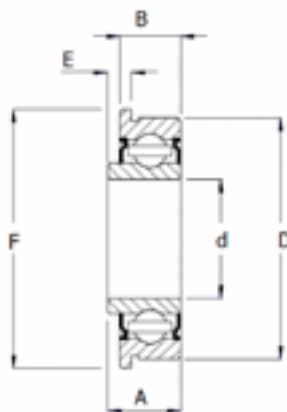

Unground / Semi Precision Bearings

Part No.	d		D		B	A	E	F	Weight
	Inch	mm	Inch	mm	mm	mm	mm	mm	Kg
UGB0818F	1/2	12.70	1-1/8	28.57	7.80	9.50	3.20	31.00	0.022
UGB1018F	5/8	15.87	1-1/8	28.57	7.80	9.50	3.20	31.00	0.018
UGB0822F	1/2	12.70	1-3/8	34.92	10.50	11.90	3.00	38.00	0.053
UGB1022F	5/8	15.87	1-3/8	34.92	10.50	11.90	3.00	38.00	0.046
UGB1222F	3/4	19.05	1-3/8	34.92	10.50	11.90	3.00	38.00	0.037
UGB2035F	-	20.0	-	35.0	10.50	11.90	3.00	38.00	0.035
UGB2547F	-	25.0	-	47.0	12.70	15.50	4.40	50.00	0.088
UGB1632F	1	25.4	2	50.8	12.70	15.50	5.30	54.00	0.117

* All Unground Bearings are Zinc Plated surfaces with rubber seals

Water Pump Bearing

Part Number	A	B	C	D	E	F
FPS61	166.12	38.86	15.875	15.875	63.246	29.972