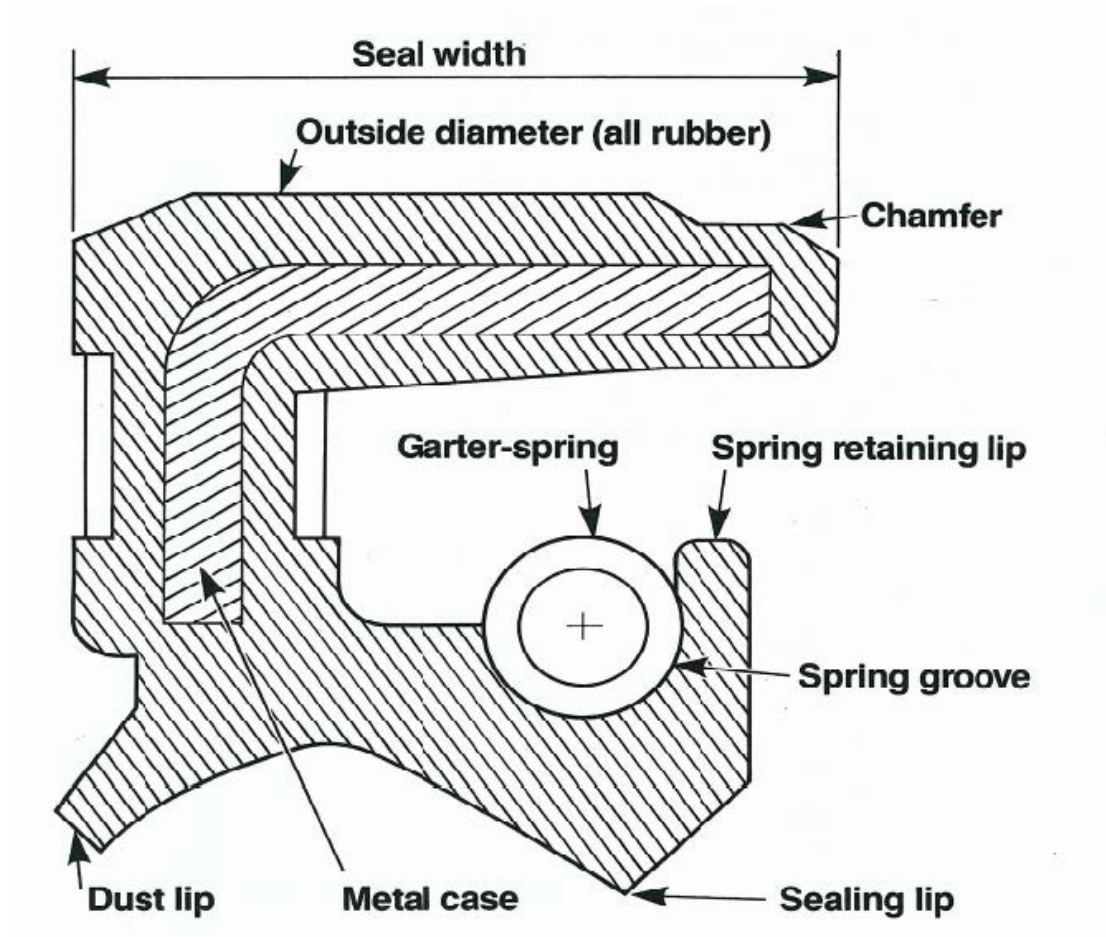

## TC Oil Seal Design

Finer Power Transmissions stock a large range of Nitrile/Natural Buna Rubber (NBR & Viton) oil seals. These are the most commonly used seals and have excellent resistance to the swelling effects of petroleum oils with a working temperature between  $-40^{\circ}\text{C}$  and  $+120^{\circ}\text{C}$ . Standard Spring is carbon steel in a regular TC seal.